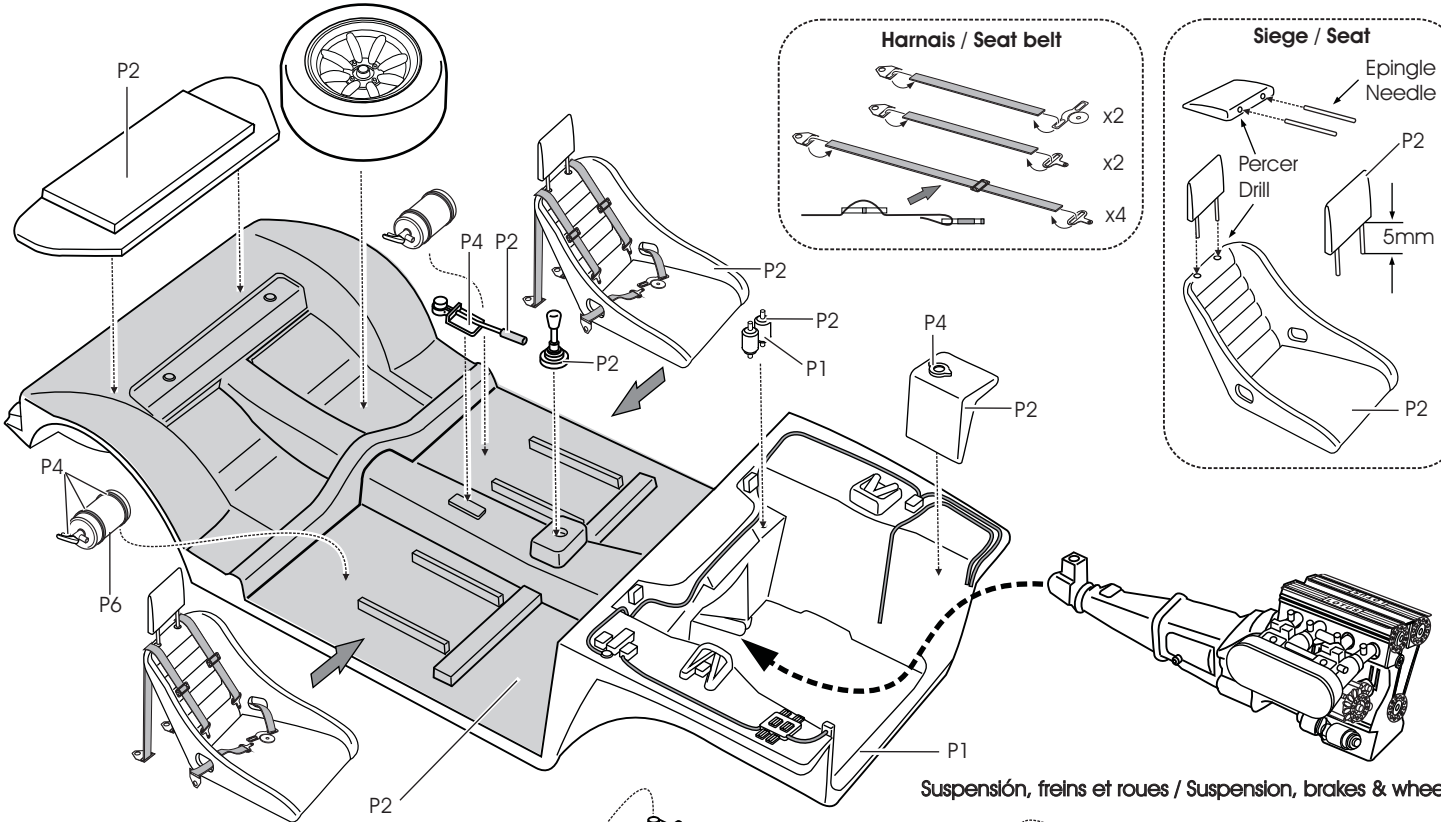

# Talbot Sunbeam Lotus

Monte Carlo / Tour de Corse 1981

ref.24074

Moteur / Engine

Interieur / Cockpit

Harnais / Seat belt

Siege / Seat

Suspension, freins et roues / Suspension, brakes & wheels

Suspension, freins et roues / Suspension, brakes & wheels

Volant / Steering wheel

Carrosserie / Body