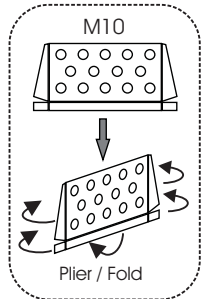

# Talbot Sunbeam Lotus

Monte Carlo / Tour de Corse 1981

ref.24074

Moteur / Engine

Interieur / Cockpit

Harnais / Seat belt

Siege / Seat

Suspension, freins et roues / Suspension, brakes & wheels