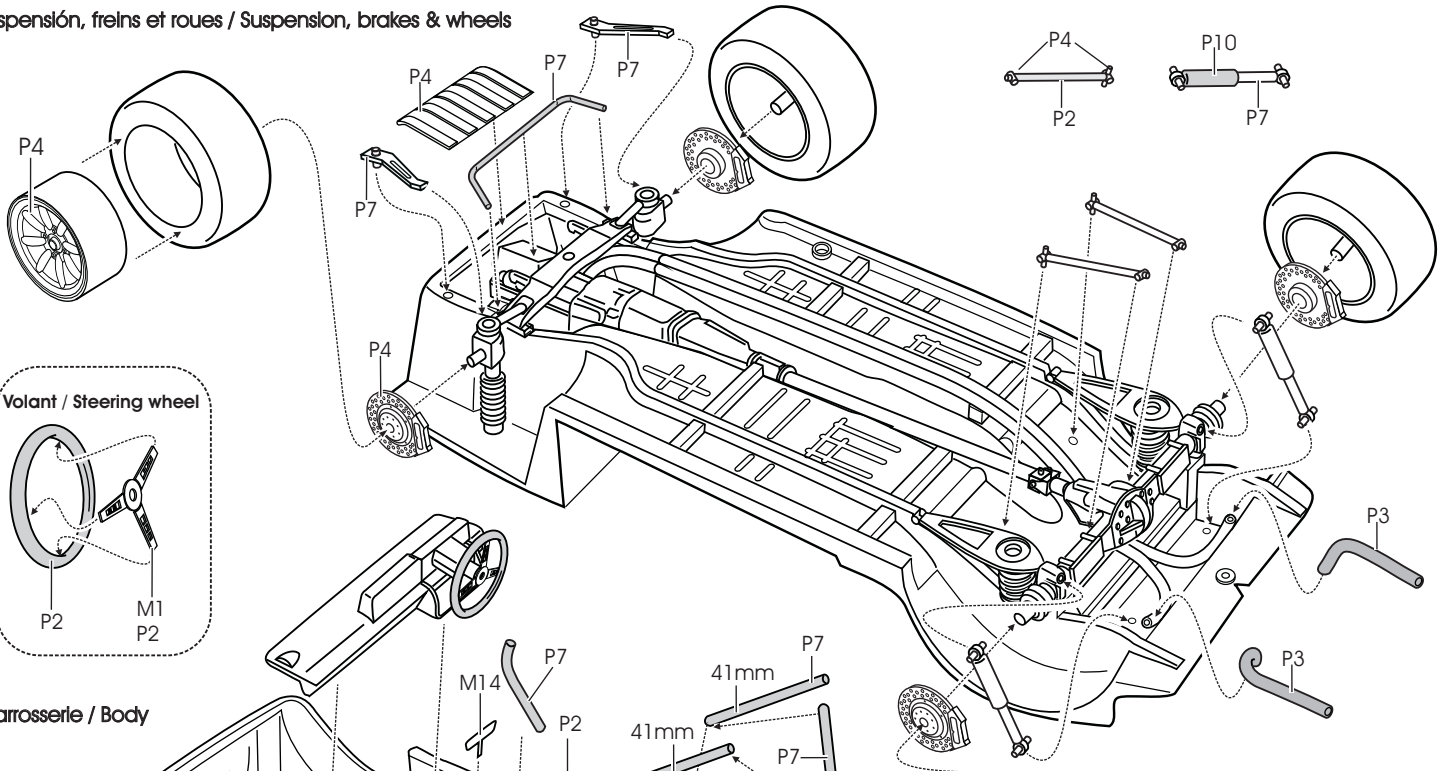

# Talbot Sunbeam Lotus

Monte Carlo / Tour de Corse 1981

ref.24074

Moteur / Engine

Interieur / Cockpit

Harnais / Seat belt

Siege / Seat

Suspension, freins et roues / Suspension, brakes & wheels

Suspension, freins et roues / Suspension, brakes & wheels

Volant / Steering wheel

Carrosserie / Body