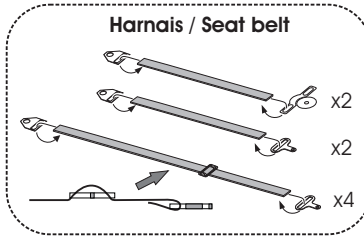

# Talbot Sunbeam Lotus

Monte Carlo / Tour de Corse 1981

ref.24074

Moteur / Engine

Interieur / Cockpit

Harnais / Seat belt

Siege / Seat

Suspension, freins et roues / Suspension, brakes & wheels

Suspension, freins et roues / Suspension, brakes & wheels

Volant / Steering wheel

Carrosserie / Body