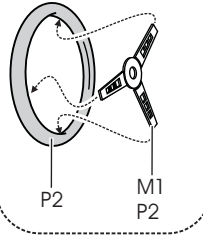

# Talbot Sunbeam Lotus

Monte Carlo / Tour de Corse 1981

ref.24074

Moteur / Engine

Interieur / Cockpit

Harnais / Seat belt

Siege / Seat

Suspension, freins et roues / Suspension, brakes & wheels

Suspension, freins et roues / Suspension, brakes & wheels

Volant / Steering wheel

Carrosserie / Body