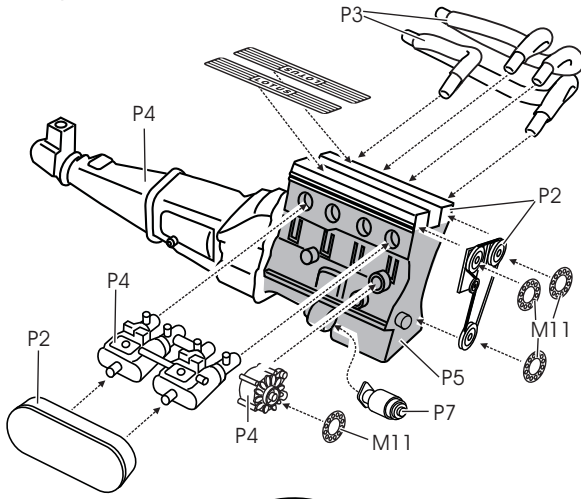

# Talbot Sunbeam Lotus

Monte Carlo / Tour de Corse 1981

ref.24074

Moteur / Engine

Interieur / Cockpit

Harnais / Seat belt

Siege / Seat

Suspension, freins et roues / Suspension, brakes & wheels

Suspension, freins et roues / Suspension, brakes & wheels

Volant / Steering wheel

Carrosserie / Body