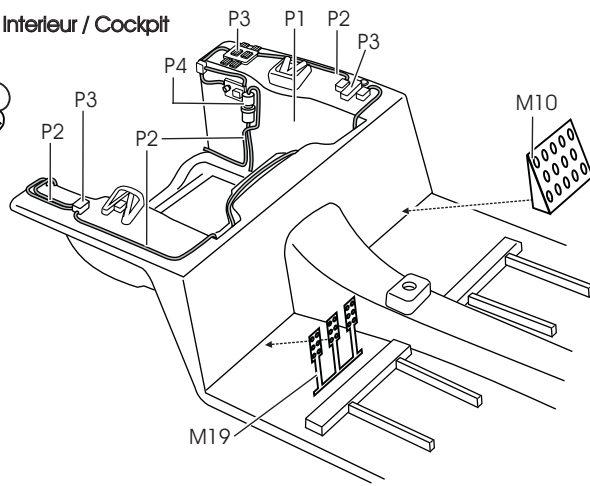

# Talbot Sunbeam Lotus

Monte Carlo / Tour de Corse 1981

ref.24074

Moteur / Engine

Interieur / Cockpit

Harnais / Seat belt

Siege / Seat

Suspension, freins et roues / Suspension, brakes & wheels

Suspension, freins et roues / Suspension, brakes & wheels

Volant / Steering wheel

Carrosserie / Body