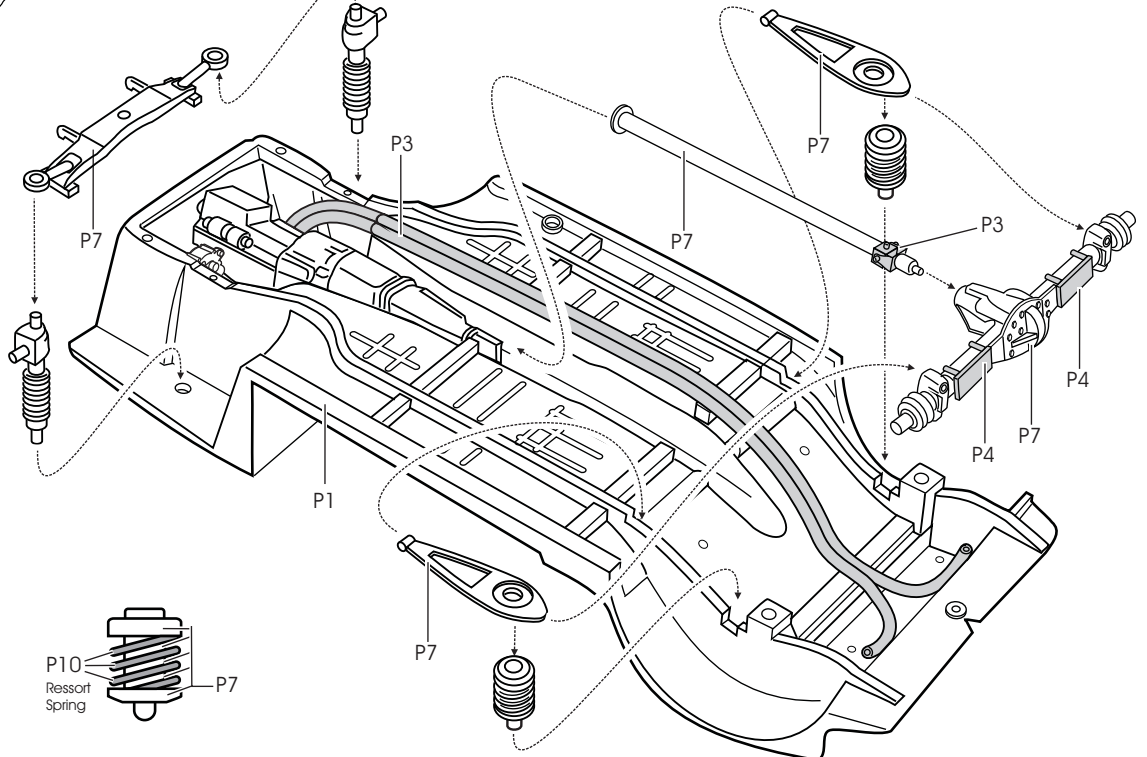

# Talbot Sunbeam Lotus

Monte Carlo / Tour de Corse 1981

ref.24074

Moteur / Engine

Interieur / Cockpit

Harnais / Seat belt

Siege / Seat

Suspension, freins et roues / Suspension, brakes & wheels

Suspension, freins et roues / Suspension, brakes & wheels

Volant / Steering wheel

Carrosserie / Body