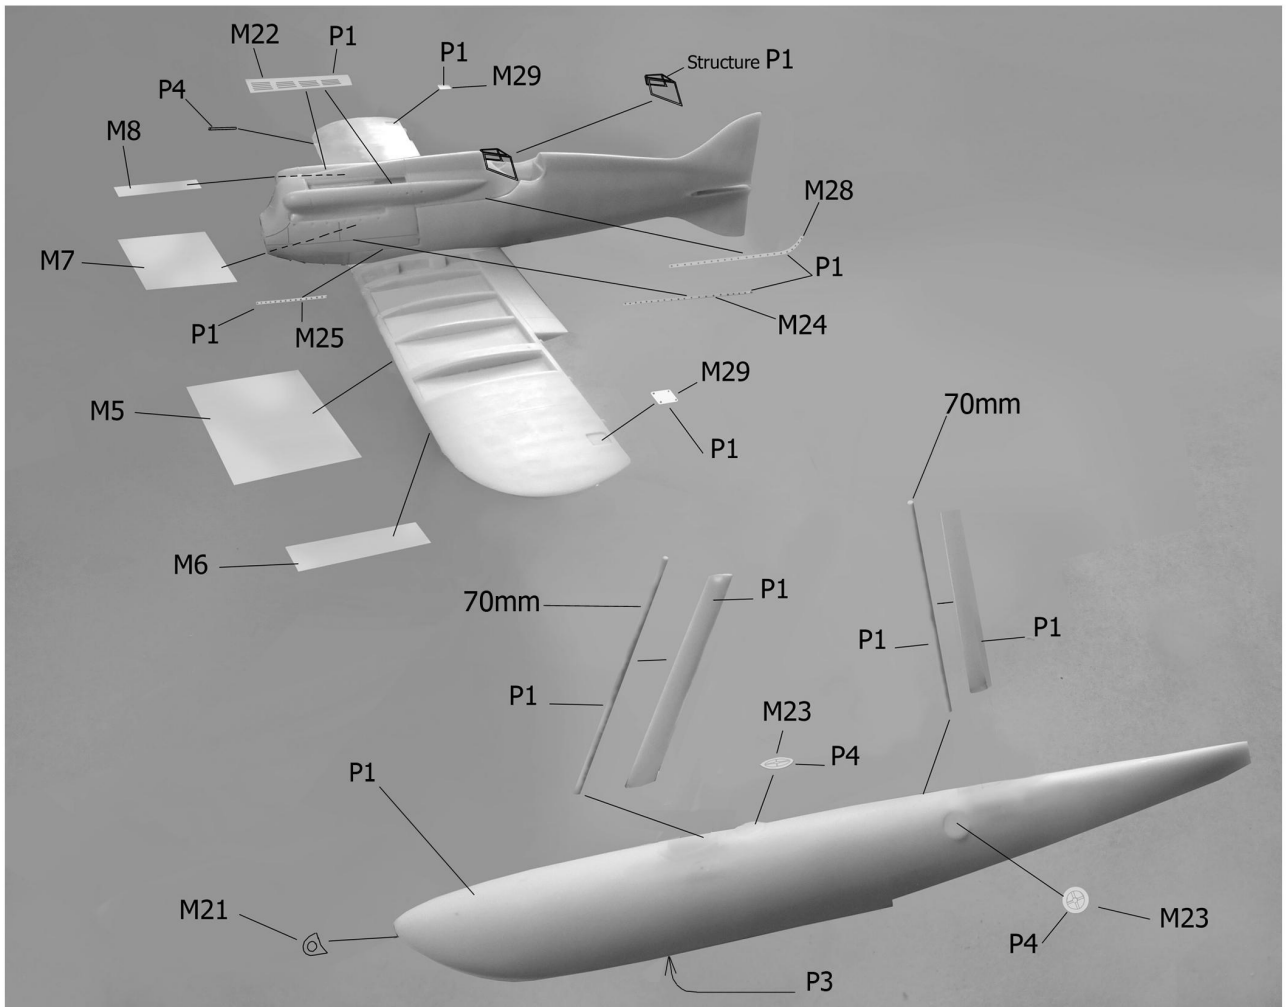

# Macchi M39

Winner coupe Schneider 1926

Ref: P24Plane02