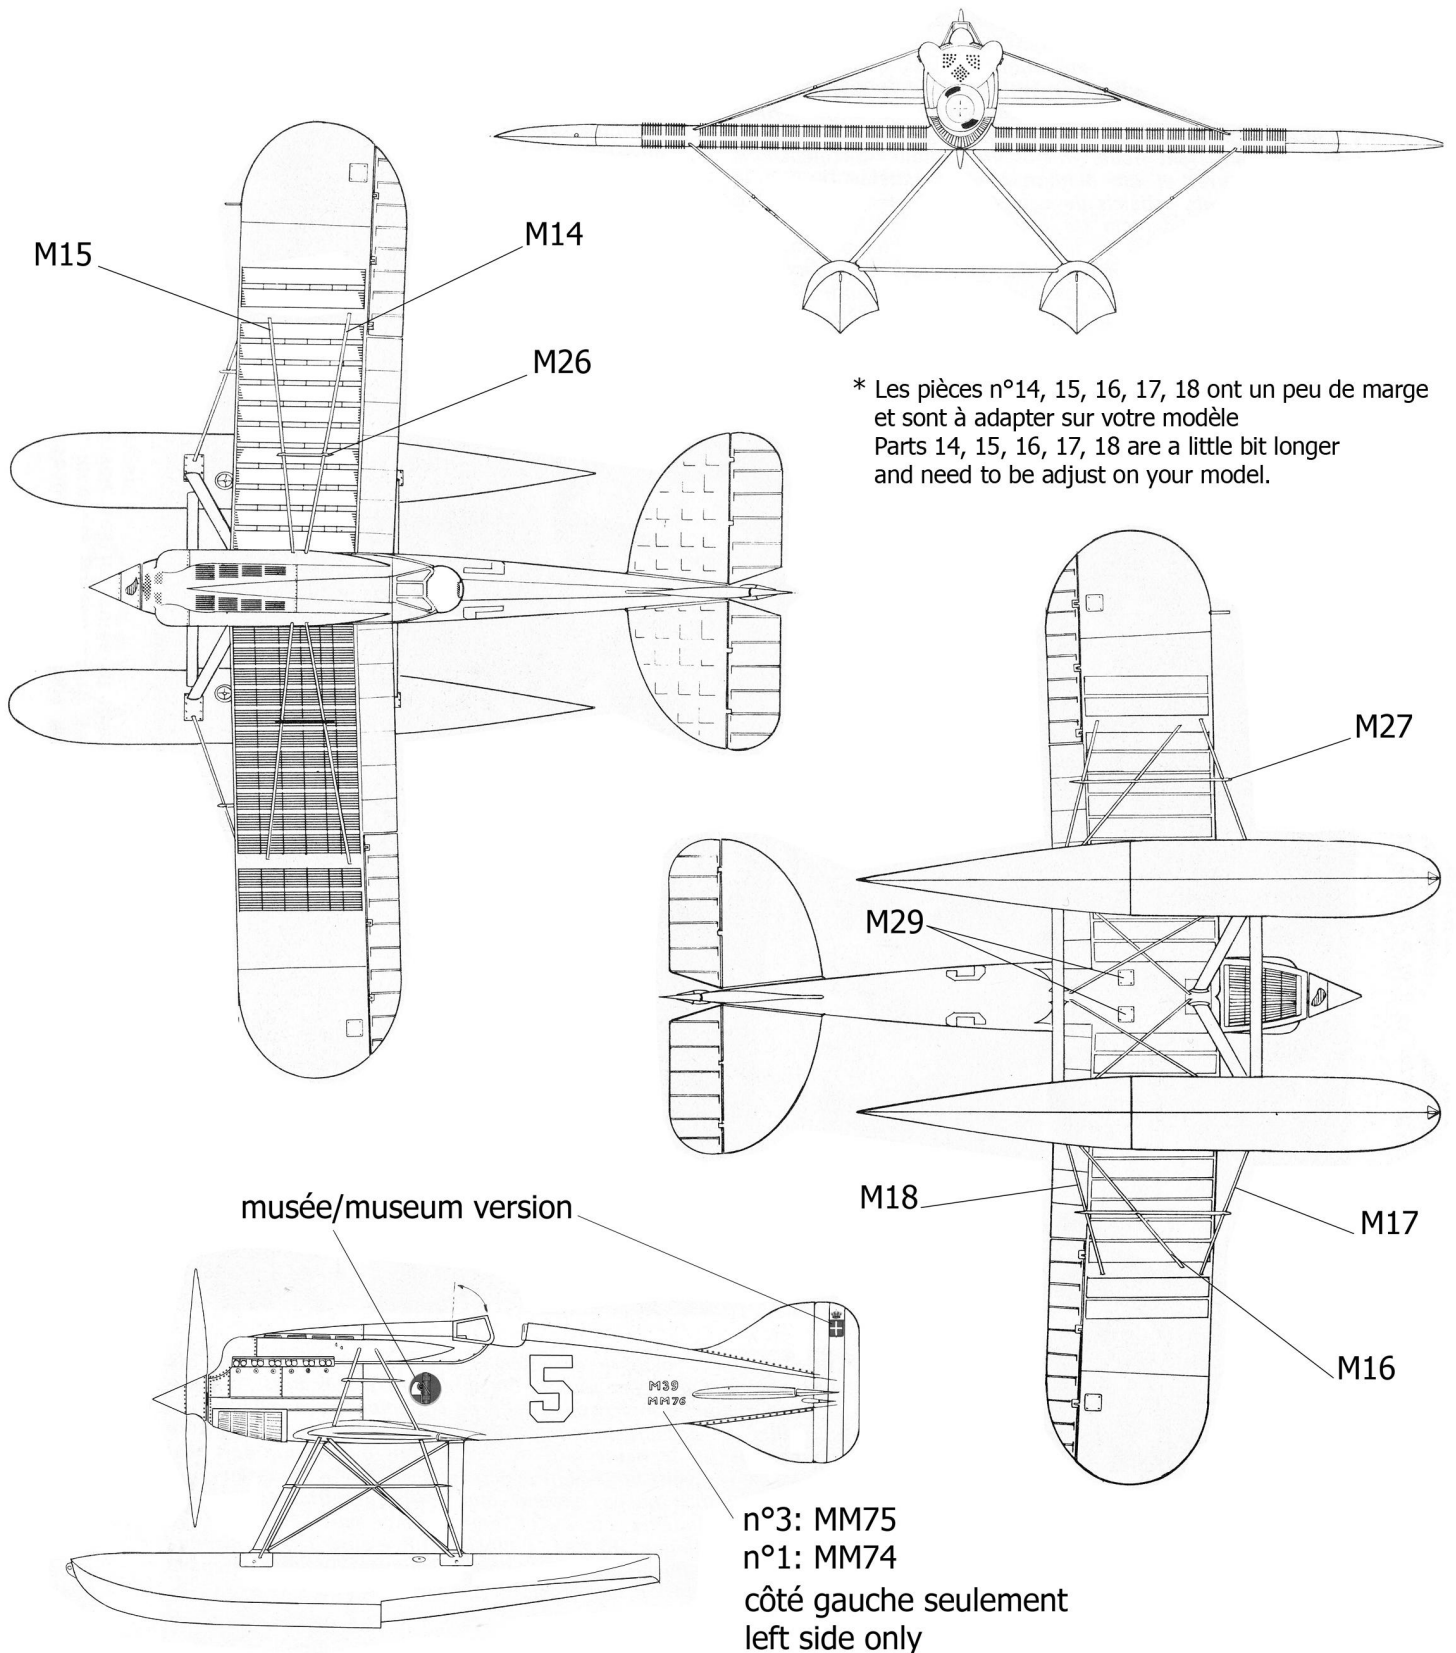

# Macchi M39

Winner coupe Schneider 1926

Ref: P24Plane02

## Peinture/Paint

P1: Rouge brillant/Bright red  
P2: Bleu clair mat/Flat light blue  
P3: Blanc brillant/Bright white  
P4: Argent/Silver

P5: Marron mat/Flat brown  
P6: Acier/Steel  
P7: Noir brillant/Bright black  
P8: Noir mat/Flat black

P9: Or/Gold  
P10: Chair/Flesh  
P11: Blanc mat/Flat white