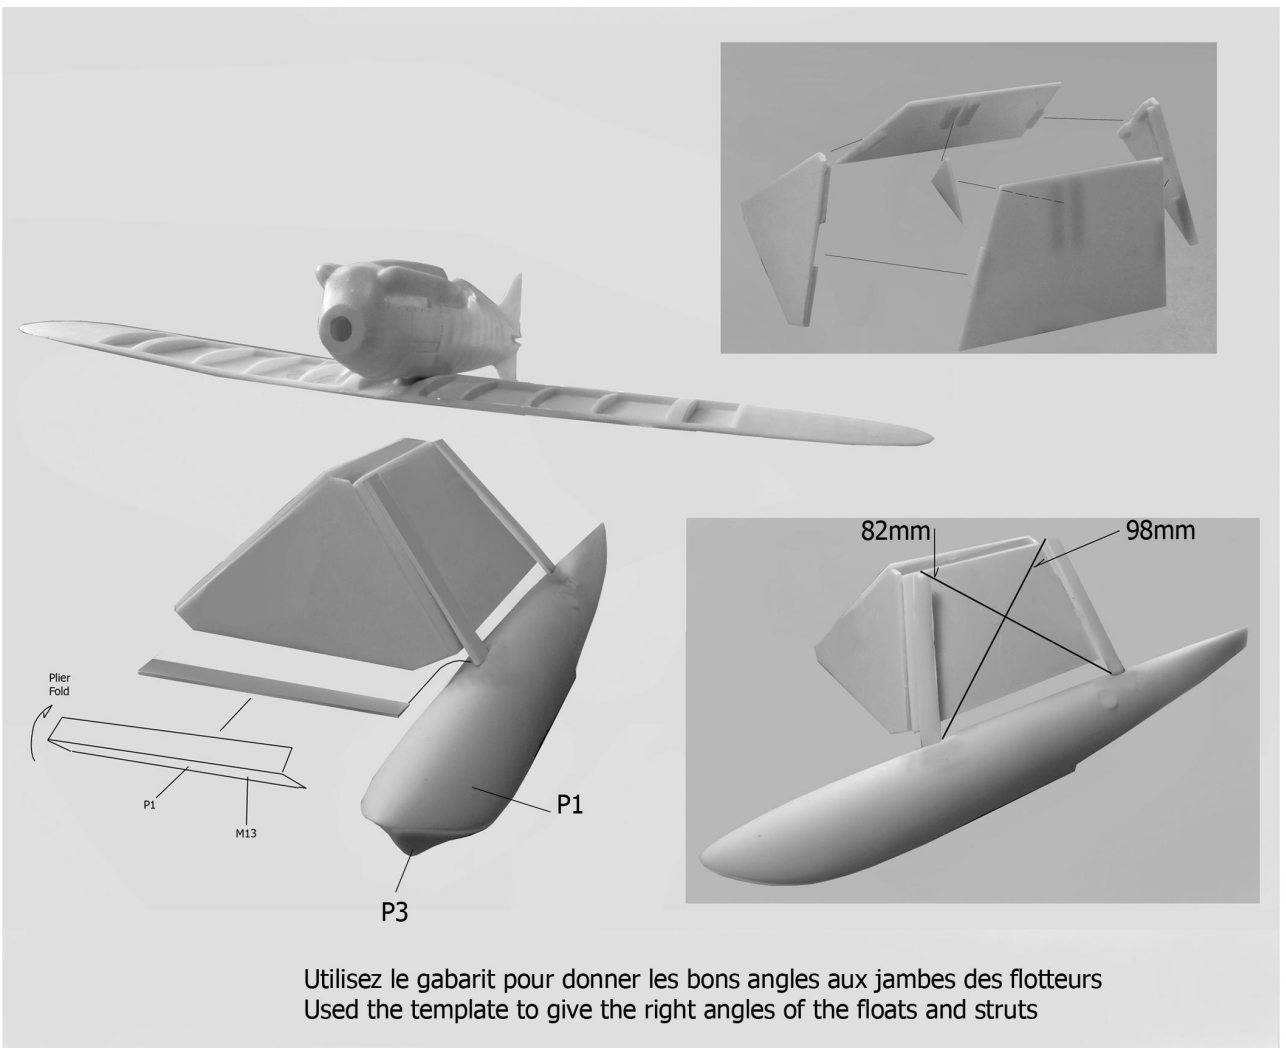

# Macchi M39

Winner coupe Schneider 1926

Ref: P24Plane02