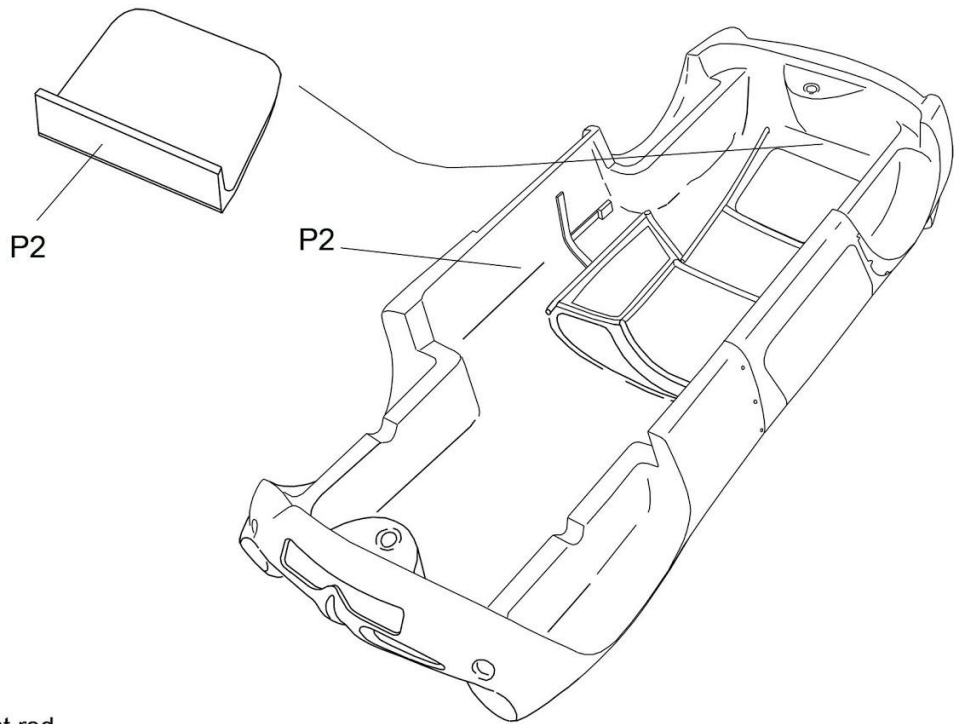

Alfa Romeo 6C 3000

Le Mans 1953

Ref P24106

* Thermoformed parts

Peinture/Paint

- P1 Rouge brillant/Bright red
- P2 Gris clair/Light grey
- P3 Noir mat/Flat black
- P4 Argent/Silver
- P5 Acier/Steel
- P6 Marron clair/Light brown
- P7 Chrome/Chrom