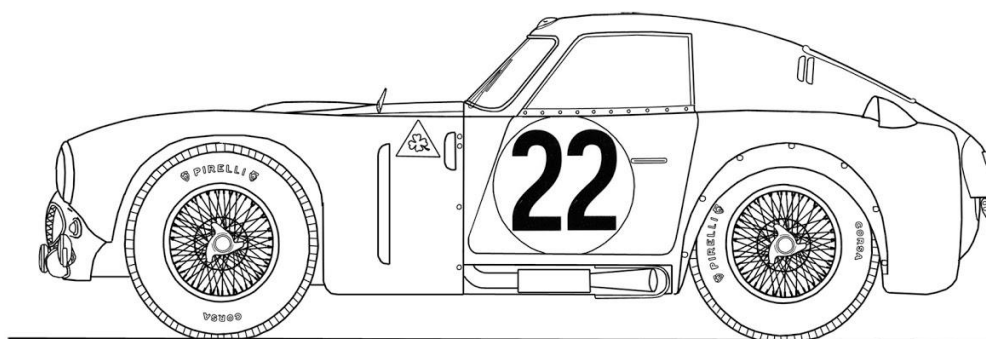

Alfa Romeo 6C 3000

Le Mans 1953

Ref P24106

* Thermoformed parts

Peinture/Paint

- P1 Rouge brillant/Bright red
- P2 Gris clair/Light grey
- P3 Noir mat/Flat black
- P4 Argent/Silver
- P5 Acier/Steel
- P6 Marron clair/Light brown
- P7 Chrome/Chrom