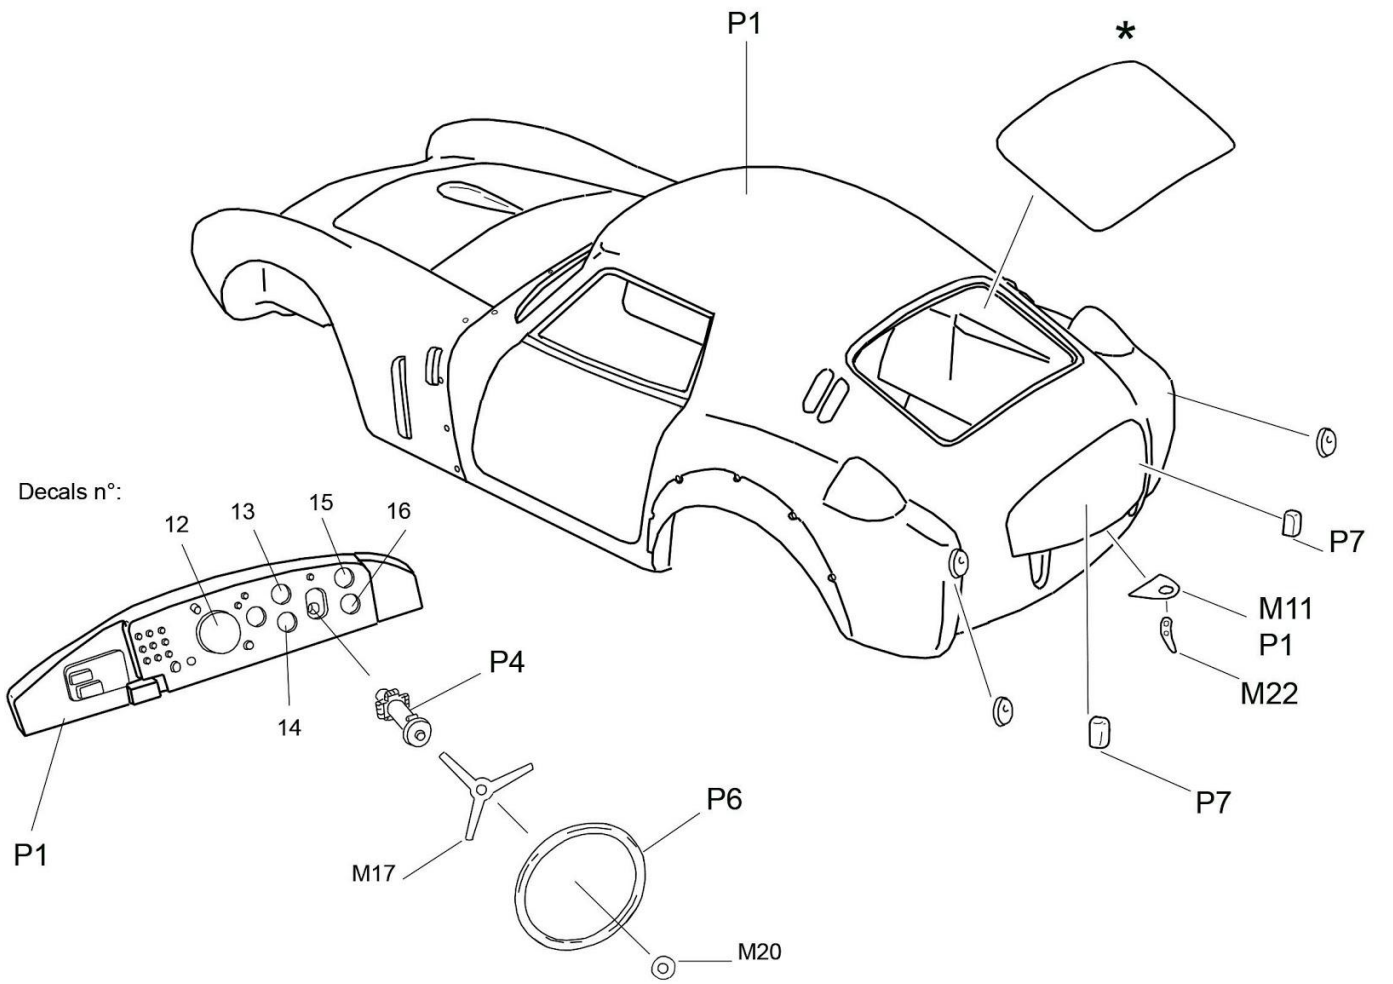

Alfa Romeo 6C 3000

Le Mans 1953

Ref P24106

* Thermoformed parts

Peinture/Paint

- P1 Rouge brillant/Bright red
- P2 Gris clair/Light grey
- P3 Noir mat/Flat black
- P4 Argent/Silver
- P5 Acier/Steel
- P6 Marron clair/Light brown
- P7 Chrome/Chrom