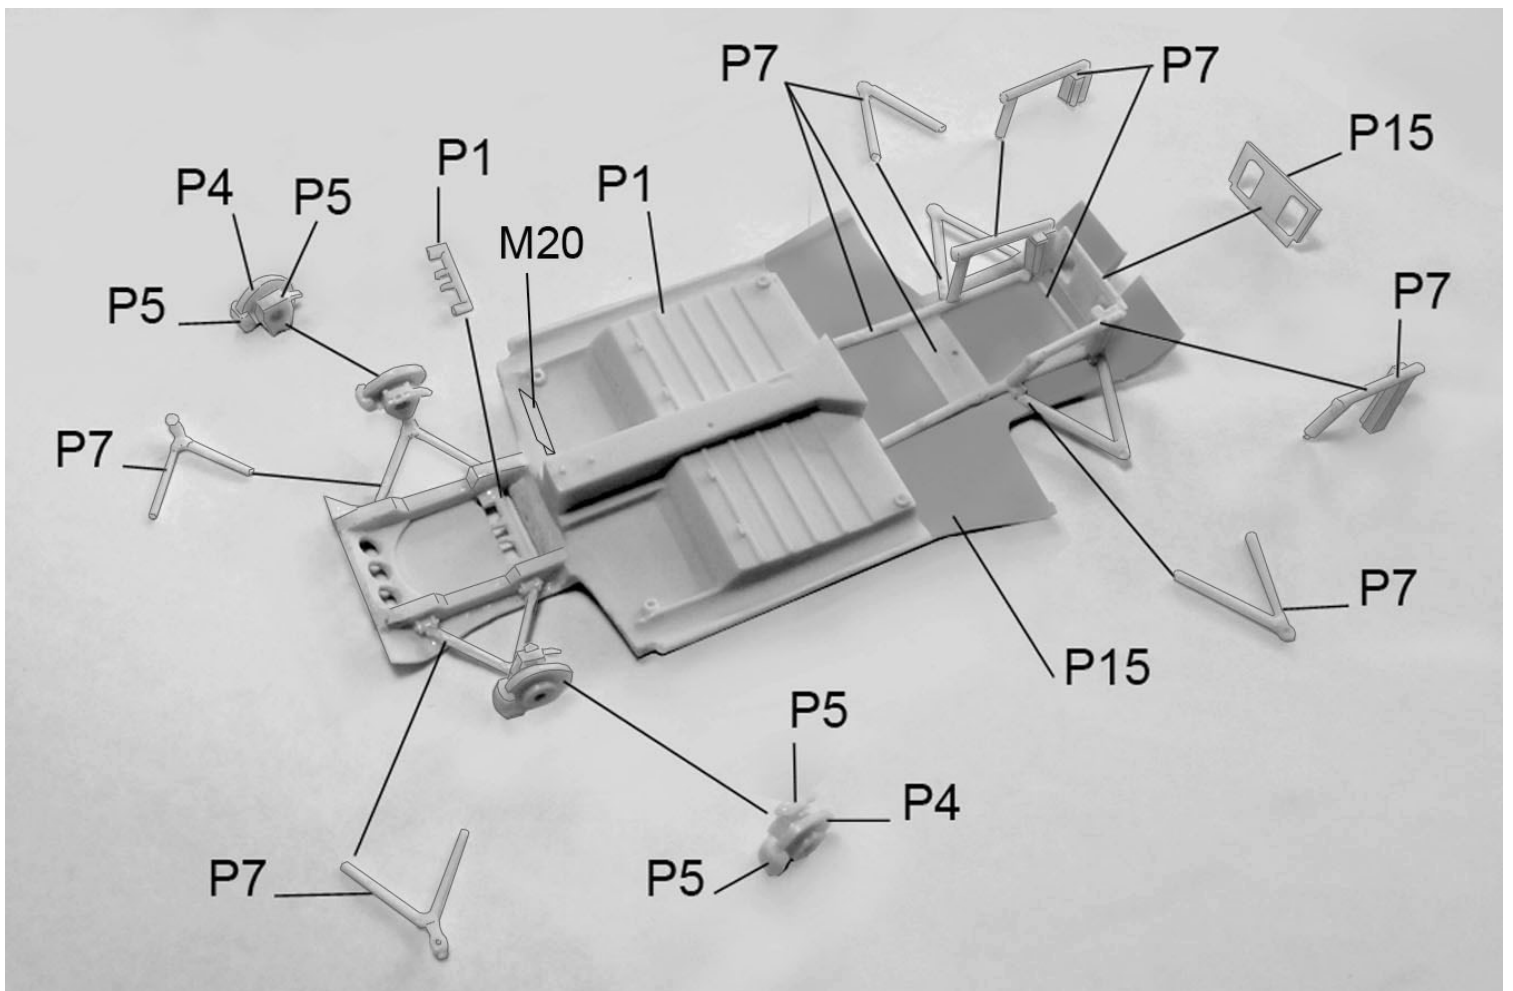

# Peugeot 205 Turbo Evo 2 Monte Carlo 1986

Ref. P24101

# Tour de Corse 1986

Ref. P24102

**Paint**

- P1 blanc brillant/bright white
- P2 bleu France/French blue
- P3 or/gold
- P4 argent/silver
- P5 acier/steel
- P6 noir mat/flat black
- P7 noir satiné/satin black