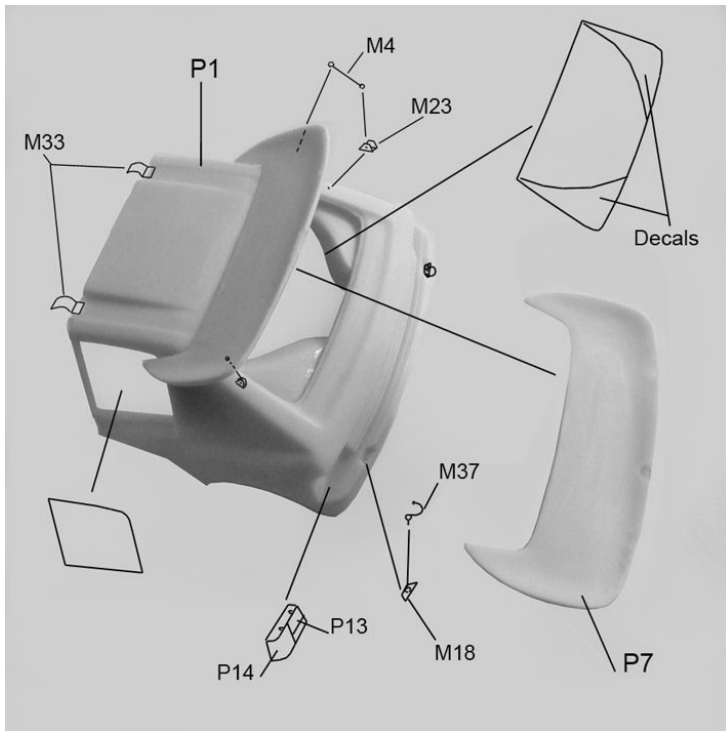

# Tour de Corse 1986

Ref. P24102

**Paint**

- P1 blanc brillant/bright white
- P2 bleu France/French blue
- P3 or/gold
- P4 argent/silver
- P5 acier/steel
- P6 noir mat/flat black
- P7 noir satiné/satin black