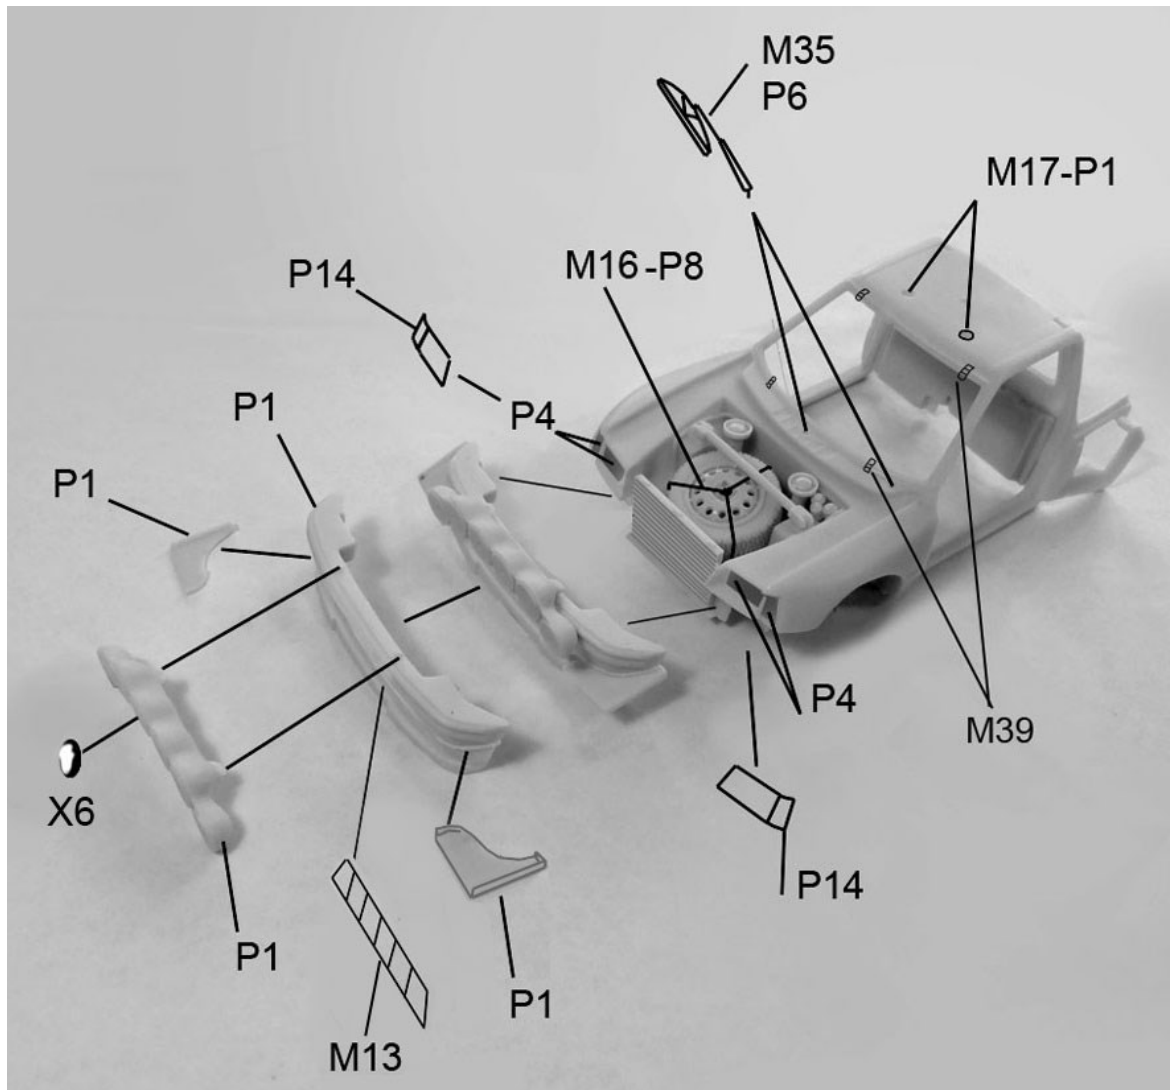

# Peugeot 205 Turbo Evo 2 Monte Carlo 1986

Ref. P24101

# Tour de Corse 1986

Ref. P24102

**Paint**

- P1 blanc brillant/bright white
- P2 bleu France/French blue
- P3 or/gold
- P4 argent/silver
- P5 acier/steel
- P6 noir mat/flat black
- P7 noir satiné/satin black