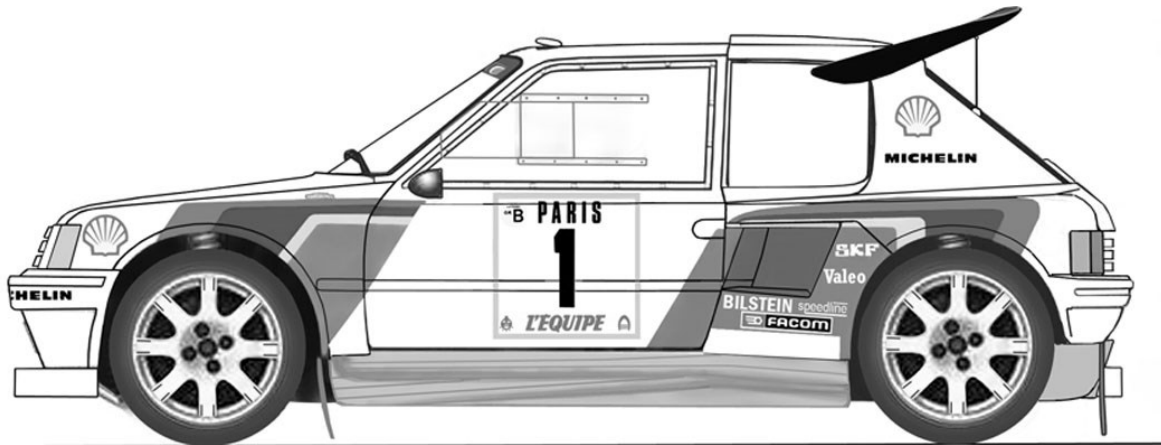

# Peugeot 205 Turbo Evo 2 Monte Carlo 1986

Ref. P24101

# Tour de Corse 1986

Ref. P24102

**Paint**

- P1 blanc brillant/bright white
- P2 bleu France/French blue
- P3 or/gold
- P4 argent/silver
- P5 acier/steel
- P6 noir mat/flat black
- P7 noir satiné/satin black