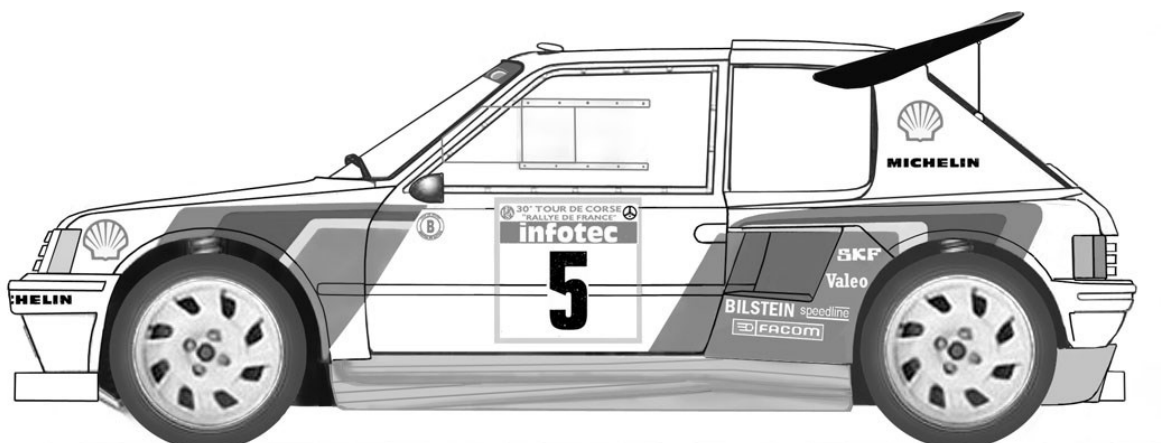

# Peugeot 205 Turbo Evo 2 Monte Carlo 1986

Ref. P24101

# Tour de Corse 1986

Ref. P24102

**Paint**

- P1 blanc brillant/bright white
- P2 bleu France/French blue
- P3 or/gold
- P4 argent/silver
- P5 acier/steel
- P6 noir mat/flat black
- P7 noir satiné/satin black