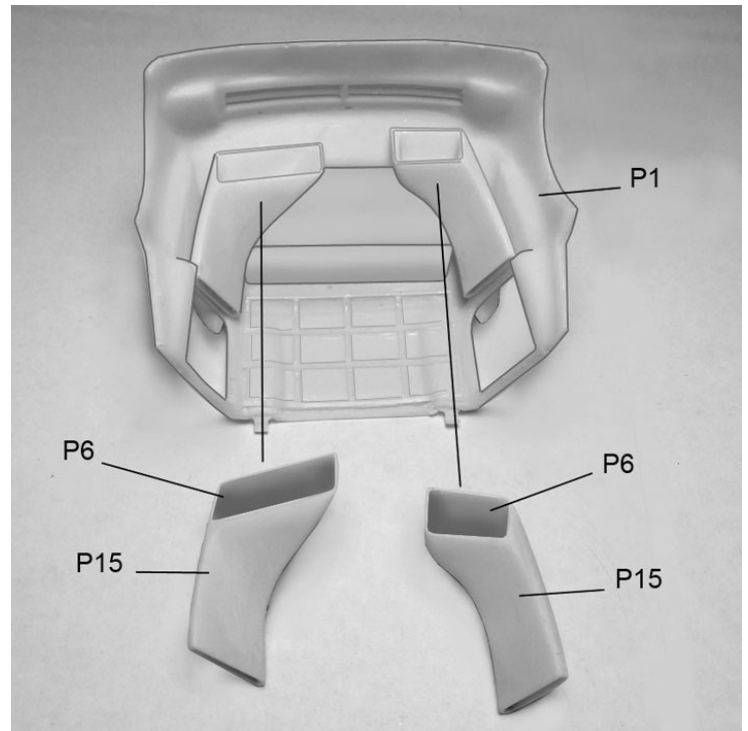

# Tour de Corse 1986

Ref. P24102

**Paint**

- P1 blanc brillant/bright white
- P2 bleu France/French blue
- P3 or/gold
- P4 argent/silver
- P5 acier/steel
- P6 noir mat/flat black
- P7 noir satiné/satin black