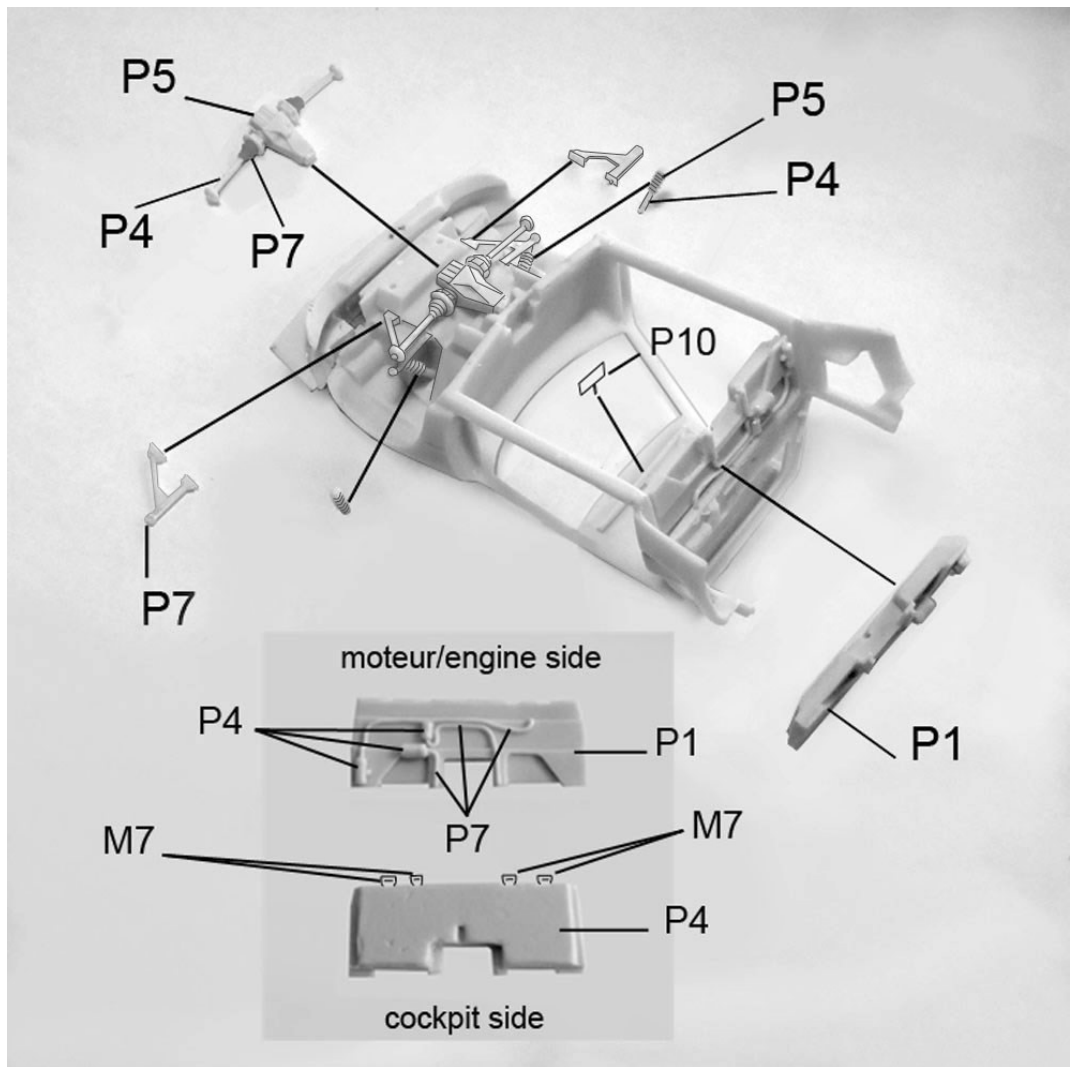

# Peugeot 205 Turbo Evo 2 Monte Carlo 1986

Ref. P24101

# Tour de Corse 1986

Ref. P24102

**Paint**

- P1 blanc brillant/bright white
- P2 bleu France/French blue
- P3 or/gold
- P4 argent/silver
- P5 acier/steel
- P6 noir mat/flat black
- P7 noir satiné/satin black