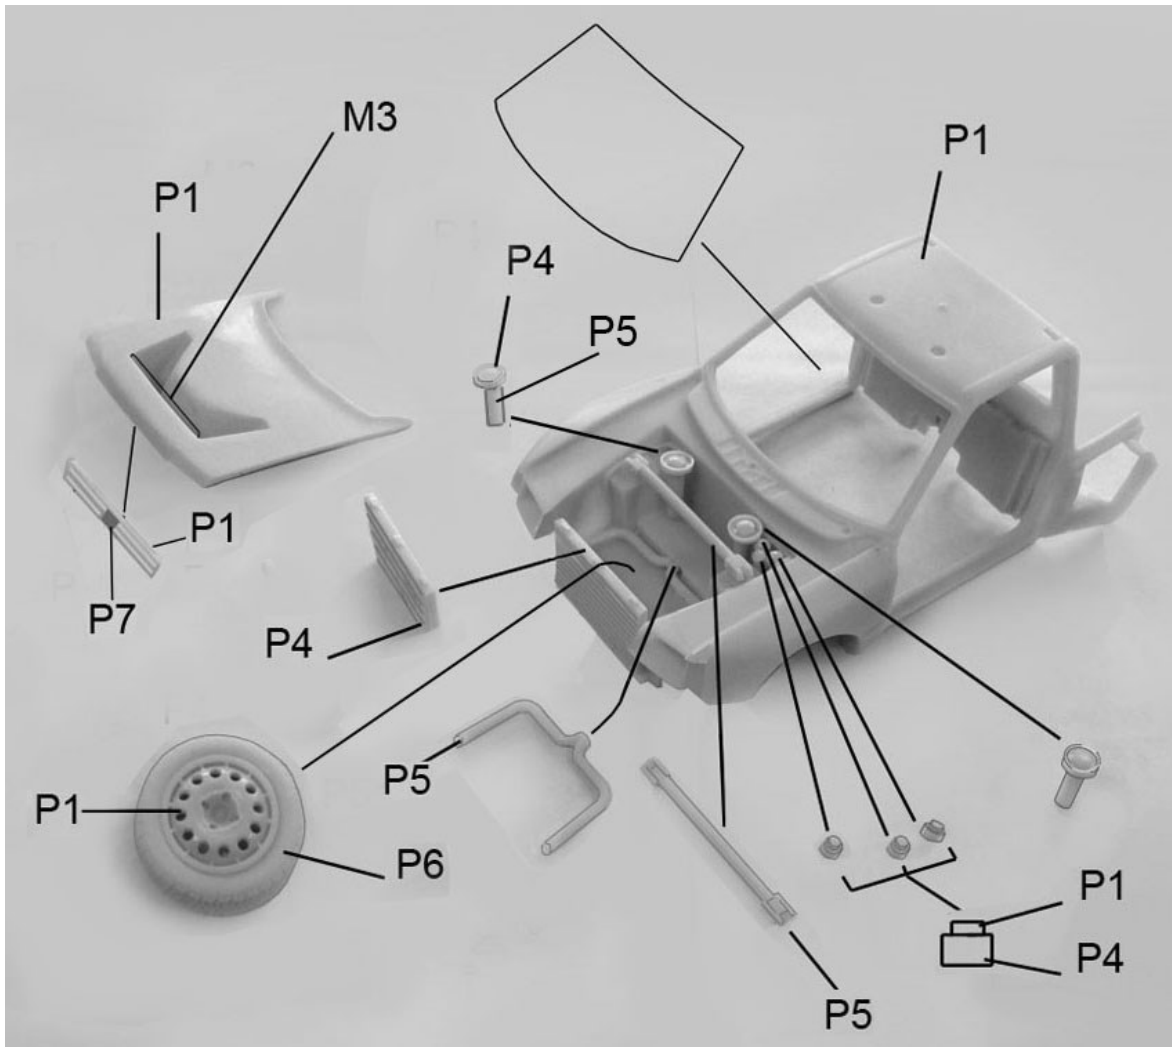

# Peugeot 205 Turbo Evo 2 Monte Carlo 1986

Ref. P24101

# Tour de Corse 1986

Ref. P24102

**Paint**

- P1 blanc brillant/bright white
- P2 bleu France/French blue
- P3 or/gold
- P4 argent/silver
- P5 acier/steel
- P6 noir mat/flat black
- P7 noir satiné/satin black